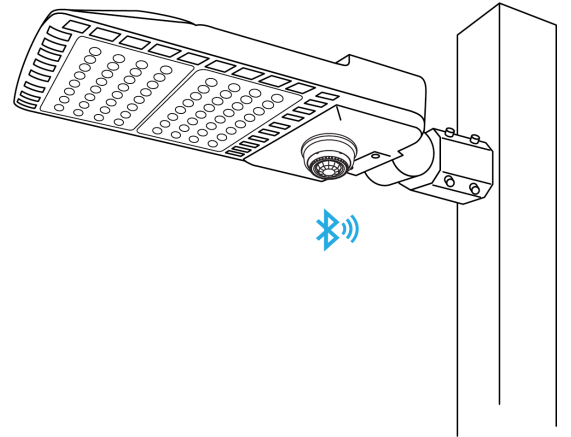

### Example Application: PSC-ZAD Device Installed with DALI driver

ZAD-R1L Zhaga Book18 receptacle on outside of fixture

Drawings Are Not To Scale

### Example Application: PSC-ZAD Device Installed with DALI Driver and 24 VDC Power Supply

ZAD-R1L Zhaga Book18 receptacle on outside of fixture

Drawings Are Not To Scale