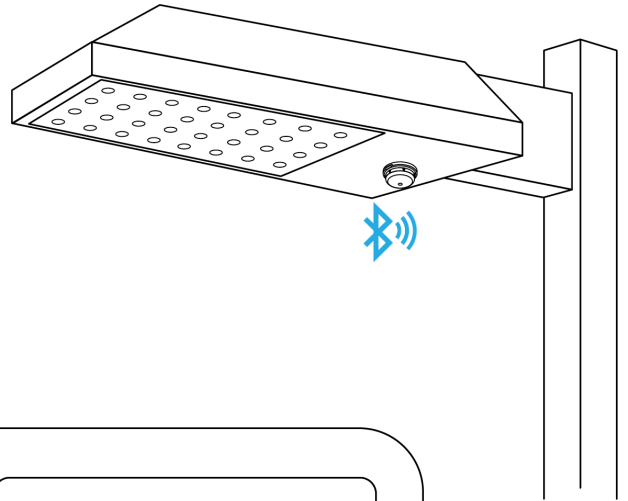

### Example Application: PSC-ZAD Device Installed with DALI driver

ZAD-R1L Zhaga Book18 receptacle on outside of fixture

Drawings Are Not To Scale

### Example Application: PSC-ZAD Device Installed with DALI Driver and 24 VDC Power Supply

ZAD-R1L Zhaga Book18 receptacle on outside of fixture

Drawings Are Not To Scale