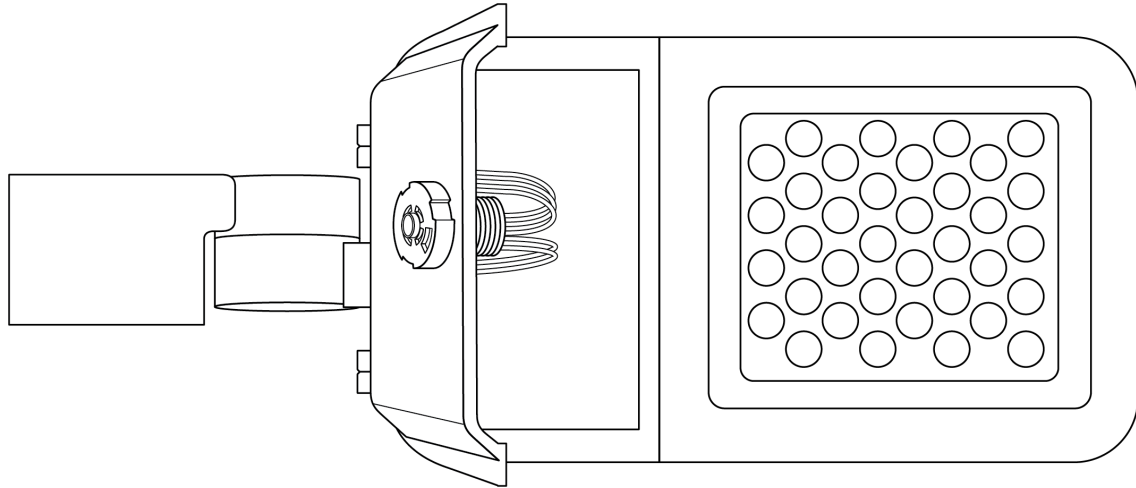

### Example Application: PSC-ZAD Device Installed with DALI driver

ZAD-R1L Zhaga Book18 receptacle on outside of fixture

Drawings Are Not To Scale

### Example Application: PSC-ZAD Device Installed with DALI Driver and 24 VDC Power Supply

ZAD-R1L Zhaga Book18 receptacle on outside of fixture

Drawings Are Not To Scale