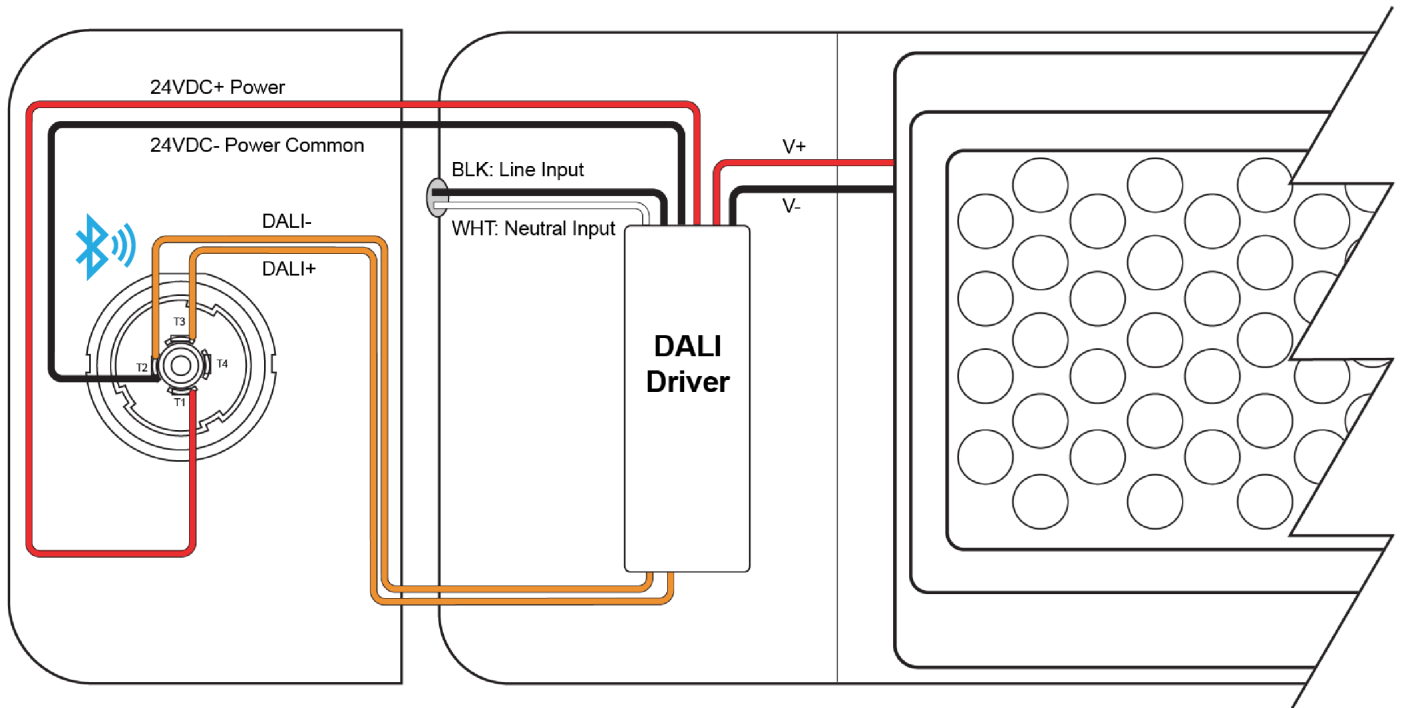

### Example Application: PSC-ZAD Device Installed with DALI driver

ZAD-R1L Zhaga Book18 receptacle on outside of fixture

Drawings Are Not To Scale

### Example Application: PSC-ZAD Device Installed with DALI Driver and 24 VDC Power Supply

ZAD-R1L Zhaga Book18 receptacle on outside of fixture

Drawings Are Not To Scale