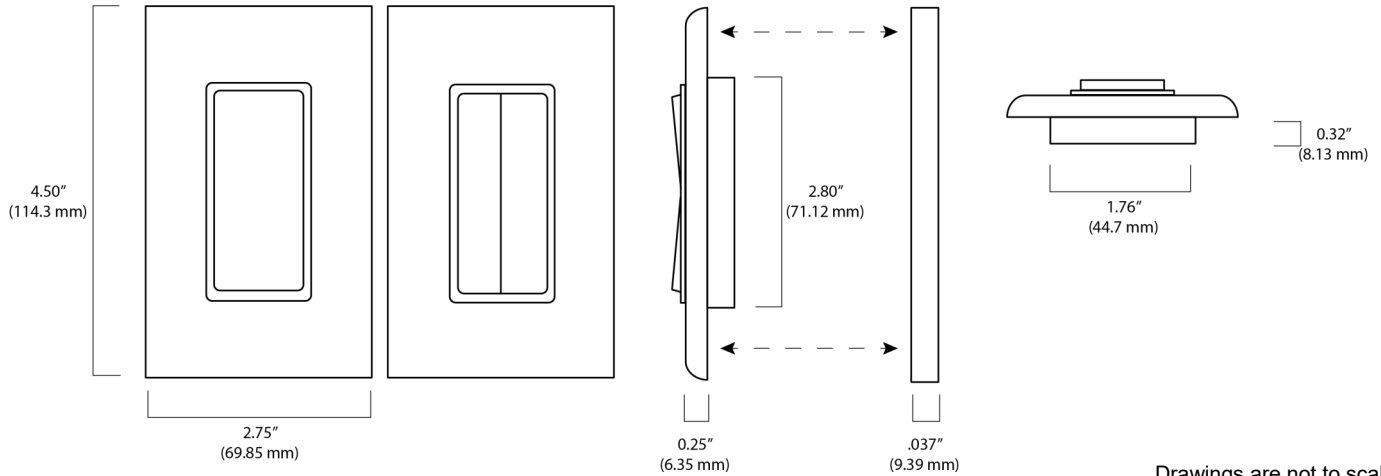

Physical Dimensions

Wireless Manual Control

Tap ON
Press and Hold to Raise*

Tap OFF
Press and Hold to Lower*

*Requires single-channel controller

Scene A or
Warm Color*

Scene B or
Cool Color*

*Requires dual-channel controller